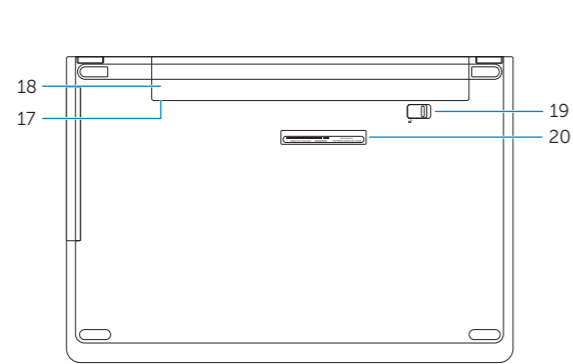

© 2015 Dell Inc.

© 2015 Microsoft Corporation.

© 2015 Canonical Ltd.

Printed in China.

2015-11

Features

Funkcije | Funkcije | Özellikler | الميزات

1. Microphone
2. Camera-status light
3. Camera
4. Power-adapter port
5. Network port
6. HDMI port
7. USB 3.0 port
8. Media-card reader
9. Power and battery-status light/hard-drive activity light
10. Left-click area
11. Right-click area
12. Headset port
13. USB 2.0 ports (2)
14. Optical drive
15. Security-cable slot
16. Power button
17. Regulatory label (in battery bay)
18. Battery
19. Battery-release latch
20. Service Tag label